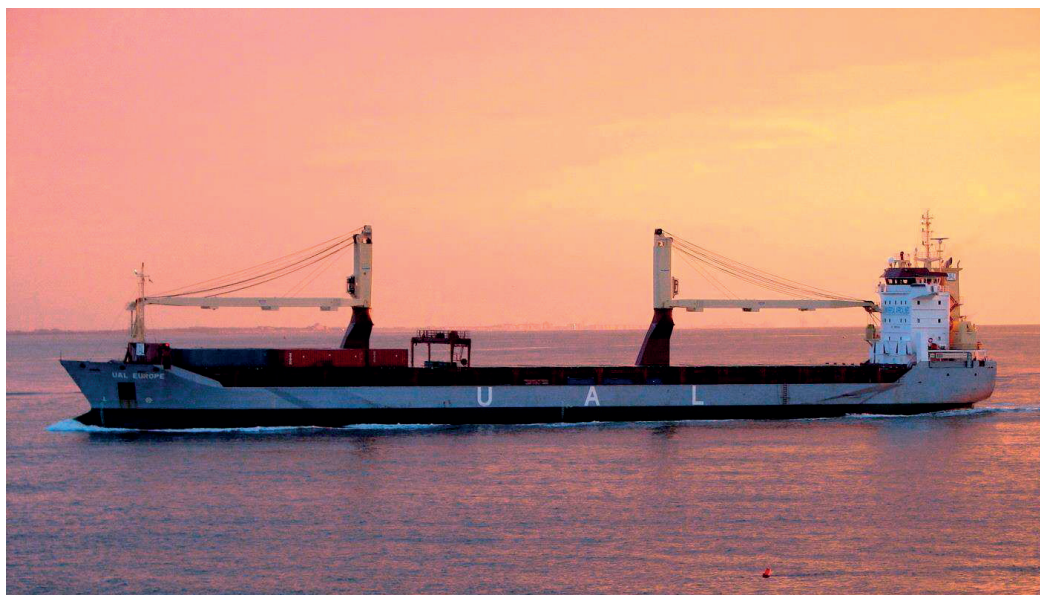

MV UAL EUROPE

Built	2006
Flag	British
Type	Cargo Ship
IMO	9321093
Call sign	MKVS6
Gt / nt	7,753 / 3,856
Container intake	
Teu	665
Length o.a.	145.63 m
Beam	18.25 m
Cranes	2 cranes, each up to 80 mt, combinable up to 160 mt
Dwt (summer)	10,125 mt
Draft (summer)	7.347 m
Grain/bale capacity	500,000 cbft
	14,158 cbm
Strength	
tt	18 t/sqm
td	3.50 t/sqm
Hatchcover	1.75 t/sqm
Speed	14.00 kn